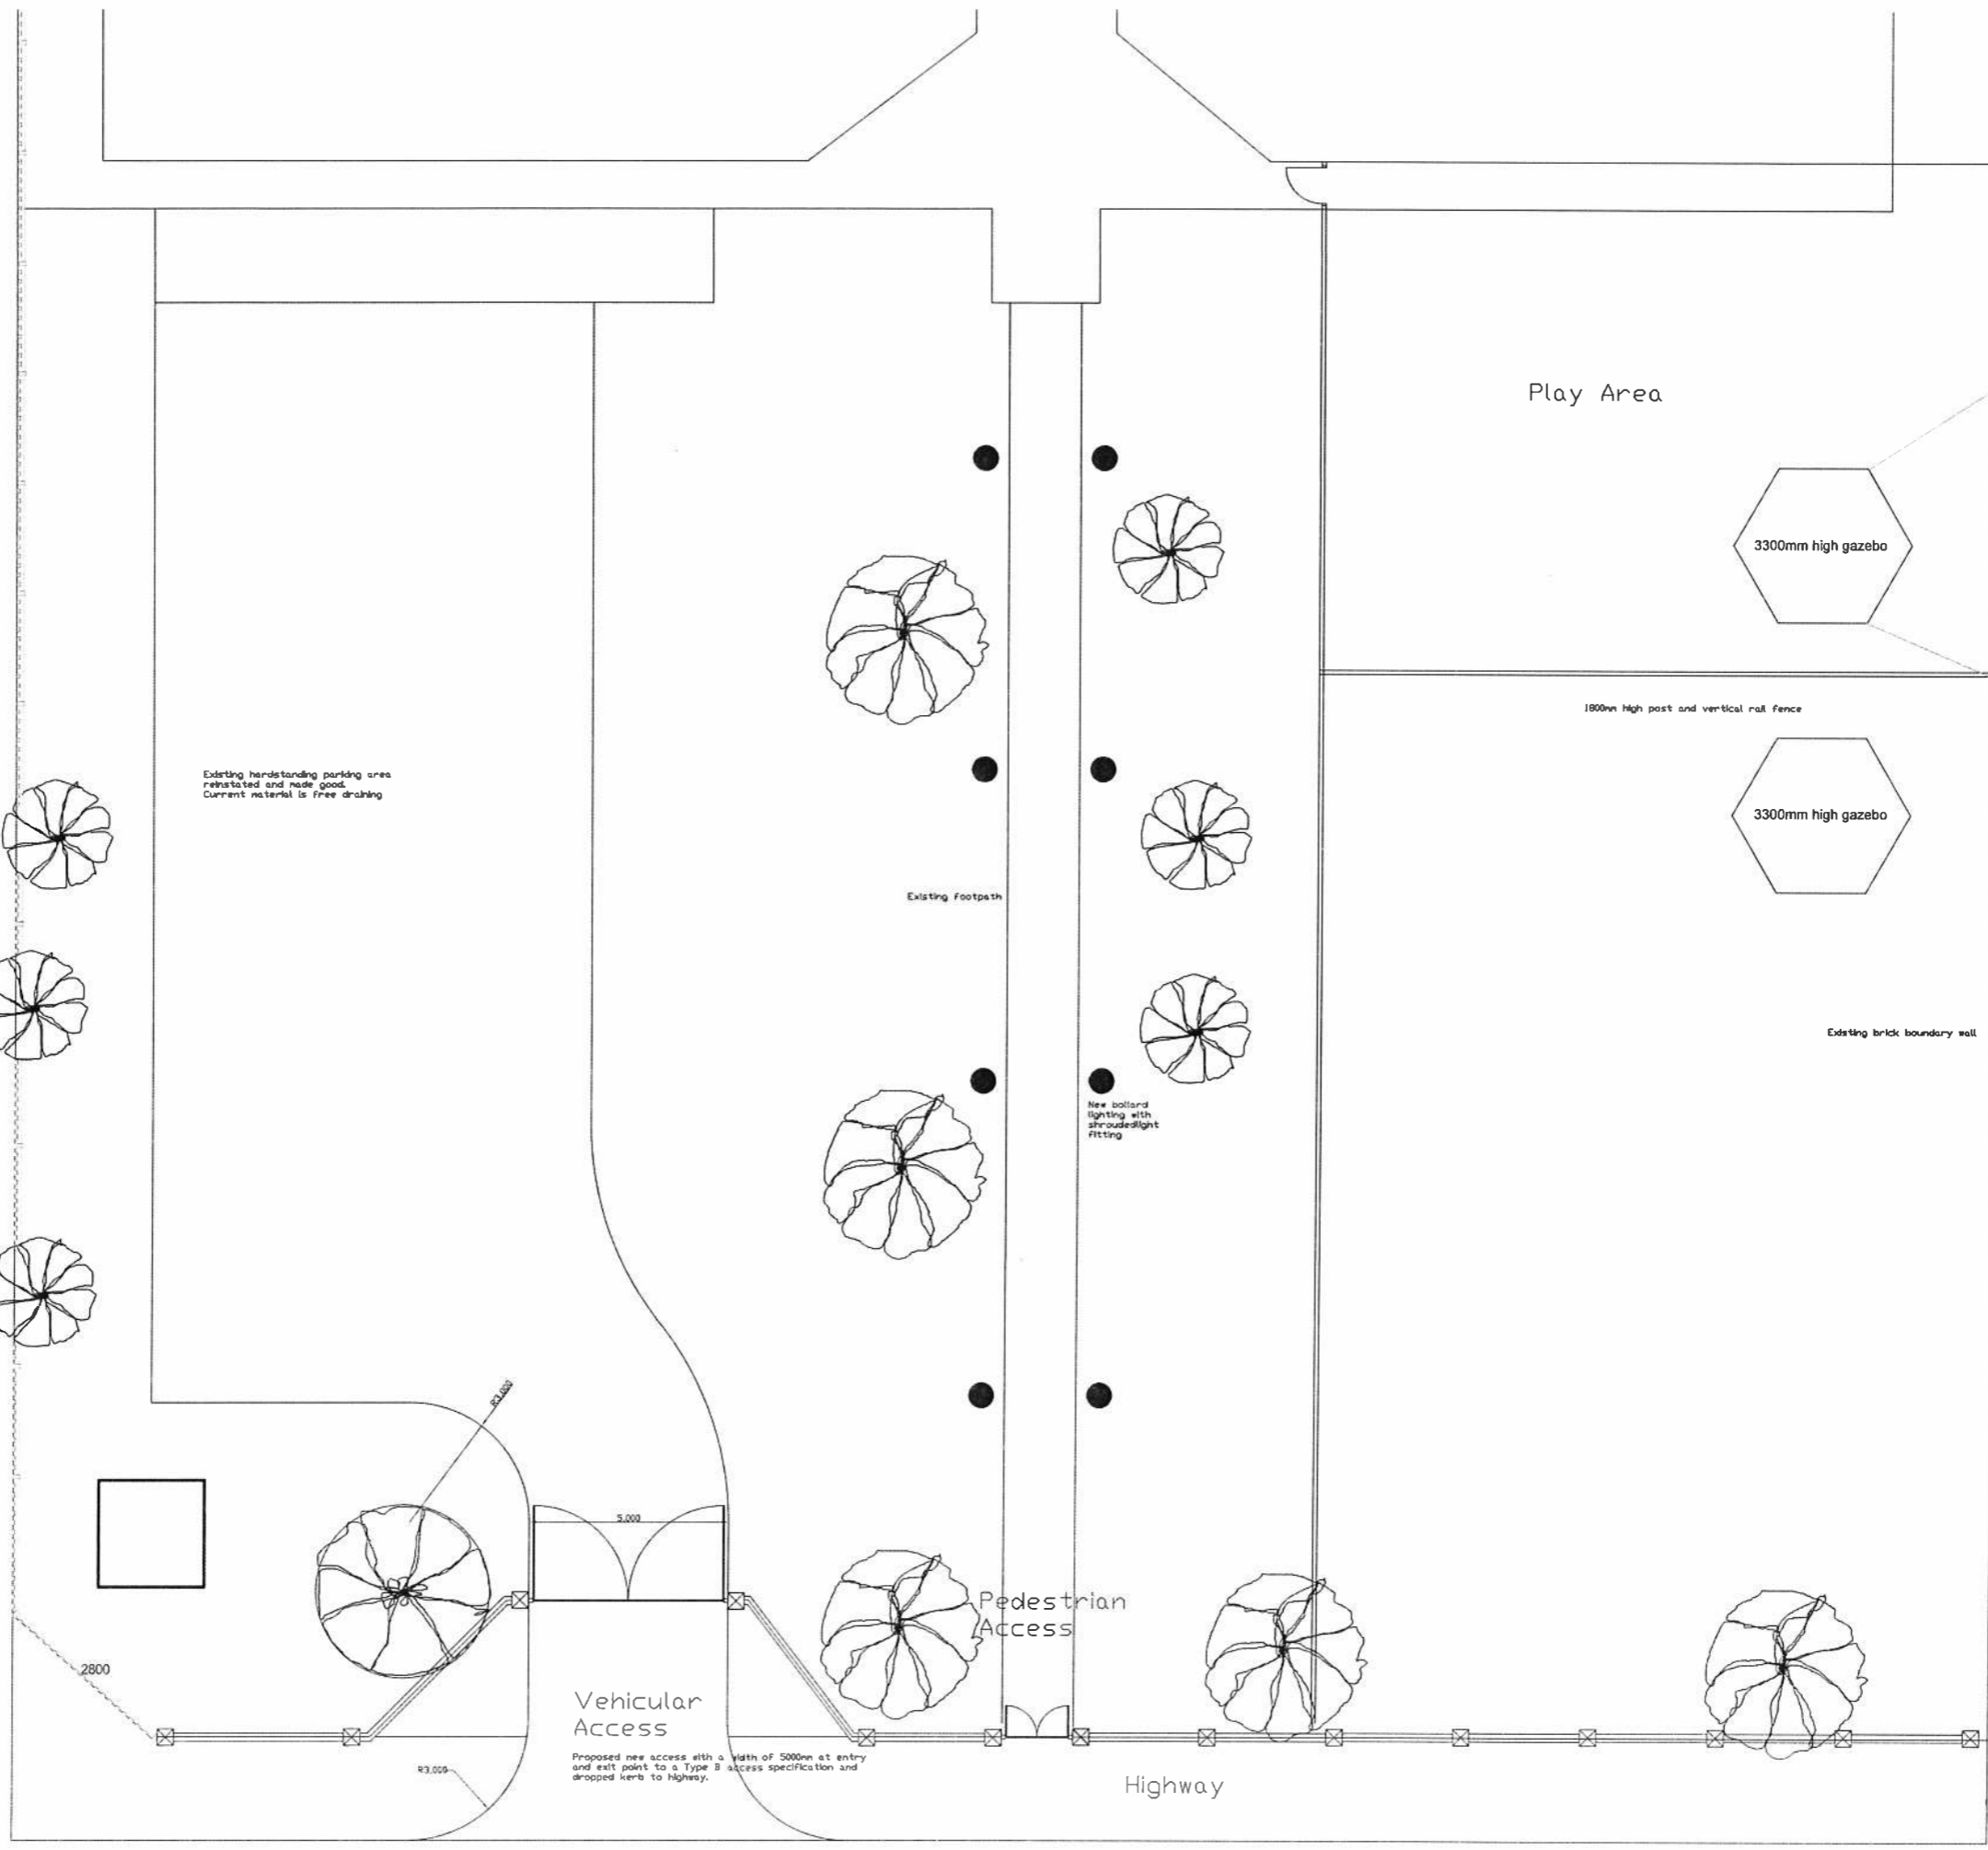

1800mm high solid board wooden fence on boundary

Received
29.6.16

ST/0803/15/FUL